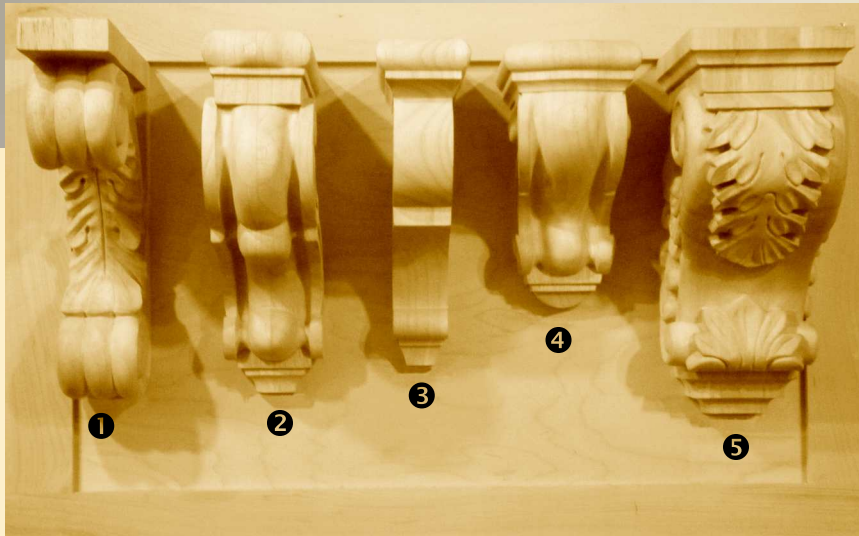

Qline®

CORBEAUX / CORBELS

Dimensions (L x P x H) /
Dimensions (W x D x H)

❶ SWCBWC-14-RW

2 1/2" x 9" x 13"
64 mm x 229 mm x 330 mm

❷ SWCBWC-11-RW

3 3/8" x 7 3/4" x 13"
86 mm x 197 mm x 330 mm

❸ SWCBWC-12-RW

3" x 6 1/2" x 12"
76 mm x 165 mm x 305 mm

❹ SWCBWC-13-RW

4 1/2" x 5 5/8" x 9 3/4"
114 mm x 143 mm x 248 mm

❺ SWCBWC-10-RW

5" x 7 5/16" x 14"
127 mm x 186 mm x 356 mm

❶ SWCBWC-14-RW

❷ SWCBWC-11-RW

❸ SWCBWC-12-RW

❹ SWCBWC-13-RW

❺ SWCBWC-10-RW

CORBEAUX / CORBELS

Dimensions (L x P x H) /
Dimensions (W x D x H)

❶ SWCBWC-18-RW

8" x 6 1/4" x 14"
203 mm x 159 mm x 356 mm

❷ SWCBWC-19-RW

5" x 6 3/4" x 14"
127 mm x 171 mm x 356 mm

❸ SWCBWC-15-RW

3 3/8" x 8" x 12 1/4"
86 mm x 203 mm x 311 mm

❹ SWCBWC-17-RW

5" x 5" x 10"
127 mm x 127 mm x 254 mm

❺ SWCBWC-16-RW

5" x 5" x 10"
127 mm x 127 mm x 254 mm

❶ SWCBWC-18-RW

❷ SWCBWC-19-RW