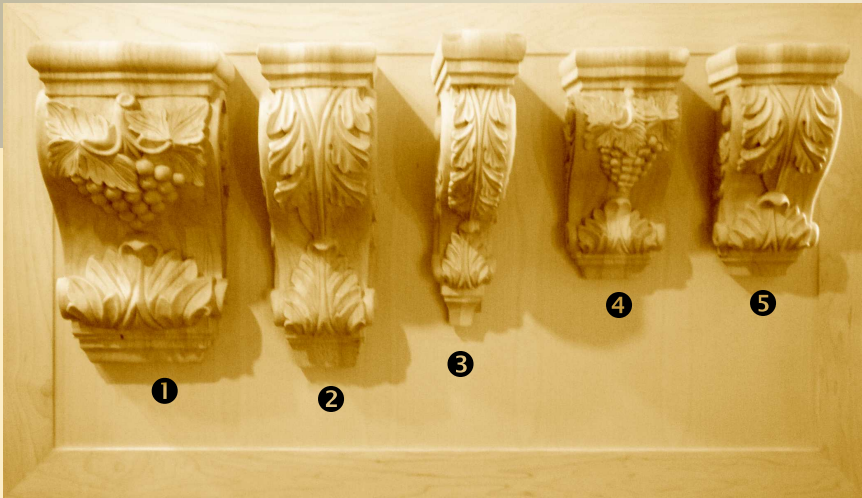

Qline®

CORBEAUX / CORBELS

Dimensions (L x P x H) /
Dimensions (W x D x H)

❶ SWCBWC-14-RW

2 1/2" x 9" x 13"
64 mm x 229 mm x 330 mm

❷ SWCBWC-11-RW

3 3/8" x 7 3/4" x 13"
86 mm x 197 mm x 330 mm

❸ SWCBWC-12-RW

3" x 6 1/2" x 12"
76 mm x 165 mm x 305 mm

❹ SWCBWC-13-RW

4 1/2" x 5 5/8" x 9 3/4"
114 mm x 143 mm x 248 mm

❺ SWCBWC-10-RW

5" x 7 5/16" x 14"
127 mm x 186 mm x 356 mm

❶ SWCBWC-14-RW

❷ SWCBWC-11-RW

❸ SWCBWC-12-RW

❹ SWCBWC-13-RW

❺ SWCBWC-10-RW

CORBEAUX / CORBELS

Dimensions (L x P x H) /
Dimensions (W x D x H)

❶ SWCBWC-18-RW

8" x 6 1/4" x 14"
203 mm x 159 mm x 356 mm

❷ SWCBWC-19-RW

5" x 6 3/4" x 14"
127 mm x 171 mm x 356 mm

❸ SWCBWC-15-RW

3 3/8" x 8" x 12 1/4"
86 mm x 203 mm x 311 mm

❹ SWCBWC-17-RW

5" x 5" x 10"
127 mm x 127 mm x 254 mm

❺ SWCBWC-16-RW

5" x 5" x 10"
127 mm x 127 mm x 254 mm

❶ SWCBWC-18-RW

❷ SWCBWC-19-RW