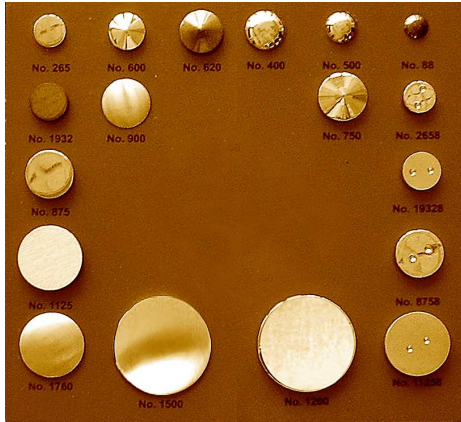

**CAPUCHONS ET VIS DÉCORATIVES  
DECORATIVE COVER CAPS AND SCREWS**

# QUINKO-TEK	DIMENSION	COULEUR COLOR	CAISE CASE
548LT - 15	15mm	Laiton / Brass	100
548CH - 15	15mm	Chrome	100
548LT - 15	15mm	Laiton Brossé / Brushed Brass	100
548CS - 15	15mm	Chrome Brossé / Brushed Chrome	100
548LT - 25	25mm	Laiton / Brass	100
548CH - 25	25mm	Chrome	100
548LS - 25	25mm	Laiton Brossé / Brushed Brass	100
548CS - 25	25mm	Chrome Brossé / Brushed Chrome	100

Rondelles de finition / Decorative screw caps

560BP - 3/4	3/4"	Acier naturel / Plain steel	100
560BP - 1	1"	Acier naturel / Plain steel	100
560BP - 1 1/4	1-1/4"	Acier naturel / Plain steel	100
560BP - 1 1/2	1-1/2"	Acier naturel / Plain steel	100
560BP - 1 3/4	1-3/4"	Acier naturel / Plain steel	100
560BP - 2	2"	Acier naturel / Plain steel	100
560BP - 2 1/2	2-1/2"	Acier naturel / Plain steel	100
560BP - 3	3"	Acier naturel / Plain steel	100

Vis filets 1/4 - 20 / 1/4 - 20 Thread screws

548LT - IN	5/8"	Laiton / Brass	1,000
548CH - IN	5/8"	Chrome / Chrome	1,000

Cache-vis décoratifs SNAP-CAPS / SNAP-CAPS screw covers