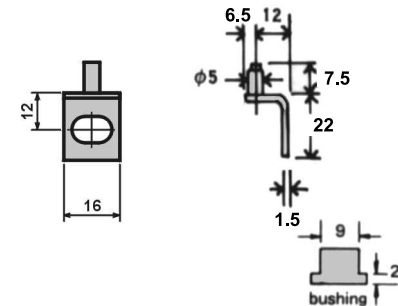

M503 - NR	NR	-	250

Penture pour porte de bois avec accessoires
Wood door hinge with accessories