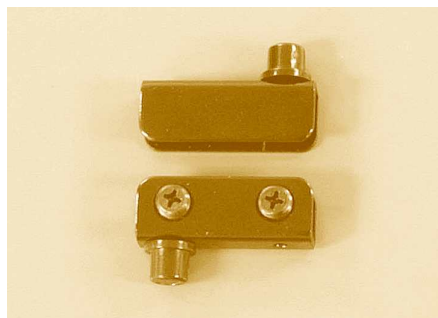

501M - NR *	NR	-	250
501M - CH *	CH	-	250
501M - CS *	CS	-	250

* Disponible sur commande spéciale.
Penture à vitre avec vis zamac embouts plastique et accessoires
* Available on special order.
Glass door hinge with plastic tipped zamac screws and accessories