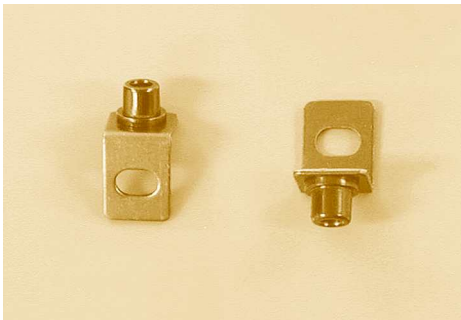

M503 - NR	NR	-	250

Penture pour porte de bois avec accessoires
Wood door hinge with accessories